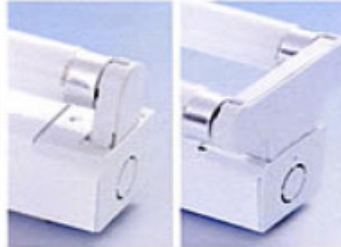

PROJECT NAME :

FITTING TYPE :
LEDit T8 Batten Fitting

Dimension

NO. OF LAMP	L(mm)	W(mm)	W1(mm)	H(mm)	H1(mm)
1 X 10 W	610	50	25	37	70
2 X 10W	610	50	100	37	77
1 X 18W	1220	50	25	37	70
2 X 18W	1220	50	100	37	77

SPECIFICATION/DESCRIPTION :

High quality basic batten in single tube version, designed for use with LED light holder to support.
Optional Emergency Kit is available

LAMP Model:

LEDit T8 Batten Fitting
Emergency Kit: REL20NM-LED-SlideOnModule

DIMENSION :

As Above

LUMEN OUTPUT PER LAMP :

900lm ~ 4100lm

MATERIAL :

Fitting Material: Steel
Fitting Finishing : Powder coated

Beam Angle

120 Degree