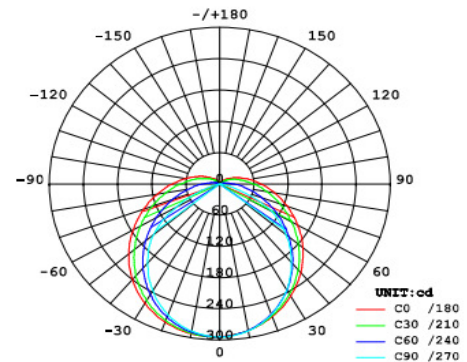

PROJECT NAME :

FITTING TYPE :
LEDit T8 Batten Fitting

Dimension

NO. OF LAMP	L(mm)	W(mm)	W1(mm)	H(mm)	H1(mm)
1 X 10 W	610	50	25	37	70
2 X 10W	610	50	100	37	77
1 X 18W	1220	50	25	37	70
2 X 18W	1220	50	100	37	77

DIMENSION :

As Above

LUMEN OUTPUT PER LAMP :

900lm ~ 4100lm

MATERIAL :

Fitting Material: Steel
Fitting Finishing : Powder coated

Beam Angle

120 Degree