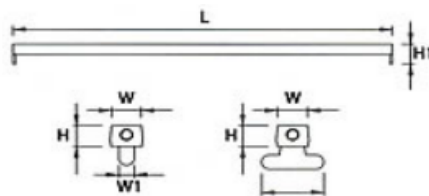

PROJECT NAME :

FITTING TYPE :
LEDit T8 Batten Fitting

Dimension

NO. OF LAMP	L(mm)	W(mm)	W1(mm)	H(mm)	H1(mm)
1 X 10 W	610	50	25	37	70
2 X 10W	610	50	100	37	77
1 X 18W	1220	50	25	37	70
2 X 18W	1220	50	100	37	77

SPECIFICATION/DESCRIPTION :

High quality basic batten in single tube version, designed for use with LED light holder to support.
Optional Emergency Kit is available

LAMP Model:

LEDit T8 Batten Fitting
Emergency Kit: REL20NM-LED-SlideOnModule

DIMENSION :

As Above

LUMEN OUTPUT PER LAMP :

900lm ~ 4100lm

MATERIAL :

Fitting Material: Steel
Fitting Finishing : Powder coated

Beam Angle

120 Degree