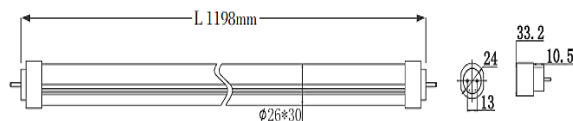

PROJECT NAME :	FITTING TYPE : LEDit 4ft Recessed Half Mirror Fitting
-----------------------	---

LEDit T8 Tubes

Recessed Half Mirror Fitting

SPECIFICATION/DESCRIPTION :

Designed for recess imperial exposed T-bar ceiling mounting with half mirror optic louvre. LED as light source, excellent light transmission, not easily damaged, no pollution. Perfectly use for general lighting in office. Optional Model with Emergency Battery Pack

LAMP Model: LEDit T8 4ft Tubes: LT-120T8-18-E Recess Half Mirror Fitting Emergency Kit: REL20NM-LED-MOD	DIMENSION : As above
---	--------------------------------

LUMEN OUTPUT PER LAMP :
4100lm

MATERIAL :
High quality gauge sheet steel and fully epoxy powder coated finished