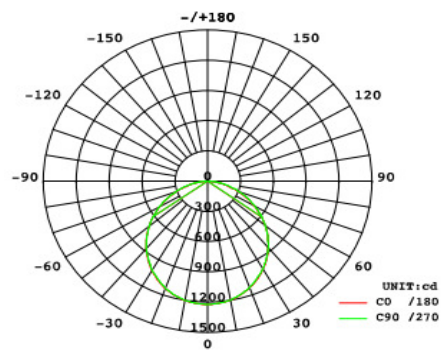

PROJECT NAME :	FITTING TYPE : LEDit 4ft Recessed Half Mirror Fitting
-----------------------	---

LEDit T8 Tubes

Recessed Half Mirror Fitting

SPECIFICATION/DESCRIPTION :

Designed for recess imperial exposed T-bar ceiling mounting with half mirror optic louvre. LED as light source, excellent light transmission, not easily damaged, no pollution. Perfectly use for general lighting in office. Optional Model with Emergency Battery Pack

LAMP Model: LEDit T8 4ft Tubes: LT-120T8-18-E Recess Half Mirror Fitting Emergency Kit: REL20NM-LED-MOD	DIMENSION : As above
---	--------------------------------

LUMEN OUTPUT PER LAMP :
4100lm

MATERIAL :
High quality gauge sheet steel and fully epoxy powder coated finished

Beam Angle: 120 Degree	COLOUR : Lighting Color: 6000K (Day Light) Fitting Color: White
----------------------------------	--