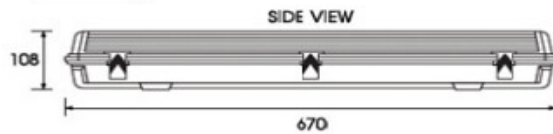

PROJECT NAME :

FITTING TYPE :
LED 1xT8 Weatherproof
fitting
(with sensor & E - Pack)

2ft Fitting

4ft Fitting

SPECIFICATION/DESCRIPTION :

An dust and jet-proof fitting for 1x T8 LED 2ft/4ft tubes. IP65 rated to ensure consistency in reliability. Come with MicroWave Sensor tube for smarter saving mode and Self-contained Emergency Battery Pack

LAMP Model:

LEDit T8 2ft / 4ft Microwave Sensor Tubes:
Weatherproof Fitting: RC-GWP
Emergency Battery Pack: REL20NM-LED

DIMENSION :

As above

LUMEN OUTPUT PER LAMP :

1000lm ~ 2100lm

MATERIAL :

Fitting and diffuser finishing : Polycarbonate,
Clip Material : Stainless Steel Clip