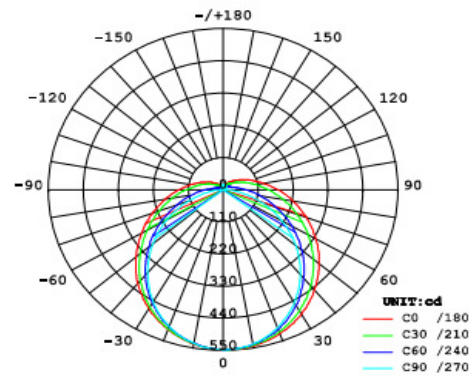

PROJECT NAME :

FITTING TYPE :
LED 1xT8 Weatherproof
fitting
(with sensor & E - Pack)

2ft Fitting

4ft Fitting

SPECIFICATION/DESCRIPTION :

An dust and jet-proof fitting for 1x T8 LED 2ft/4ft tubes. IP65 rated to ensure consistency in reliability. Come with MicroWave Sensor tube for smarter saving mode and Self-contained Emergency Battery Pack

LAMP Model:

LEDit T8 2ft / 4ft Microwave Sensor Tubes:
Weatherproof Fitting: RC-GWP
Emergency Battery Pack: REL20NM-LED

DIMENSION :

As above

LUMEN OUTPUT PER LAMP :

1000lm ~ 2100lm

MATERIAL :

Fitting and diffuser finishing : Polycarbonate,
Clip Material : Stainless Steel Clip

IP RATING :

IP65

COLOUR :

Lighting Color: 6000K (Day Light)
Fitting Color: Gray