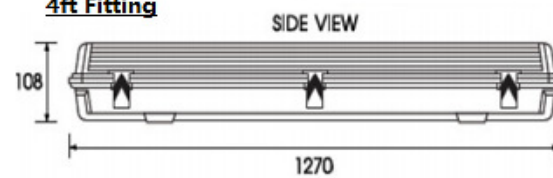

PROJECT NAME :

FITTING TYPE :
LED 1xT8 Weatherproof
fitting
(with sensor & E - Pack)

2ft Fitting

4ft Fitting

SPECIFICATION/DESCRIPTION :

An dust and jet-proof fitting for 1x T8 LED 2ft/4ft tubes. IP65 rated to ensure consistency in reliability. Come with MicroWave Sensor tube for smarter saving mode and Self-contained Emergency Battery Pack

LAMP Model:

LEDit T8 2ft / 4ft Microwave Sensor Tubes:
Weatherproof Fitting: RC-GWP
Emergency Battery Pack: REL20NM-LED

DIMENSION :

As above

LUMEN OUTPUT PER LAMP :

1000lm ~ 2100lm

MATERIAL :

Fitting and diffuser finishing : Polycarbonate,
Clip Material : Stainless Steel Clip