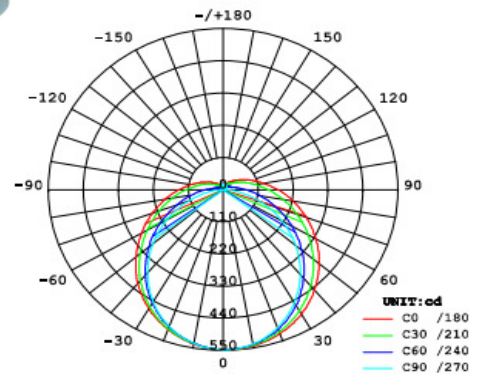

**PROJECT NAME :**

**FITTING TYPE :**  
LEDit T8 Weatherproof fitting

MINIMOD

**Dimension**

**SPECIFICATION/DESCRIPTION :**

An dust and jet-proof fitting for T8 LED tubes. IP65 rated to ensure consistency in reliability. Optional pair with Emergency kit.

**LAMP Model:**

LEDit Weatherproof Light Fitting  
Emergency Kit: REL20NM-LED-MINIMOD

**DIMENSION :**

As above

**LUMEN OUTPUT PER LAMP :**

900lm ~ 4100lm

**MATERIAL :**

Fitting and diffuser finishing : Polycarbonate,  
Clip Material : Stainless Steel Clip

**IP RATING :**

IP65

**COLOUR :**

Lighting Color: 6000K (Day Light)  
Fitting Color: Gray