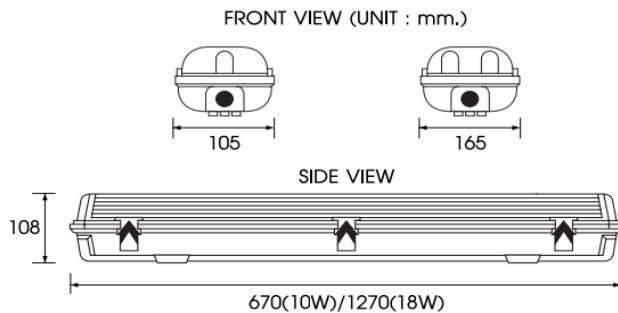

**PROJECT NAME :**

**FITTING TYPE :**  
LEDit T8 Weatherproof fitting

MINIMOD

**Dimension**

**SPECIFICATION/DESCRIPTION :**

An dust and jet-proof fitting for T8 LED tubes. IP65 rated to ensure consistency in reliability. Optional pair with Emergency kit.

**LAMP Model:**

LEDit Weatherproof Light Fitting  
Emergency Kit: REL20NM-LED-MINIMOD

**DIMENSION :**

As above

**LUMEN OUTPUT PER LAMP :**

900lm ~ 4100lm

**MATERIAL :**

Fitting and diffuser finishing : Polycarbonate,  
Clip Material : Stainless Steel Clip

**IP RATING :**

IP65

**COLOUR :**

Lighting Color: 6000K (Day Light)  
Fitting Color: Gray